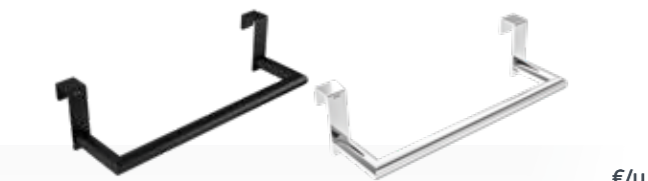

53141 **TOALLERO COLGANTE DE 27,5**
● 02 Negro ● 00 Cromo €/u 55,0