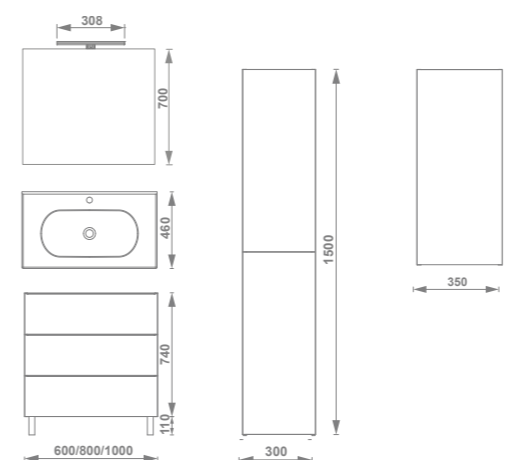

Cajones con
extracción total