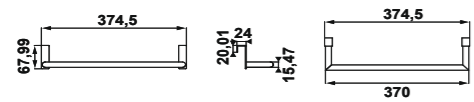

53141 **TOALLERO COLGANTE DE 27,5**
● 02 Negro ● 00 Cromo €/u 55,0