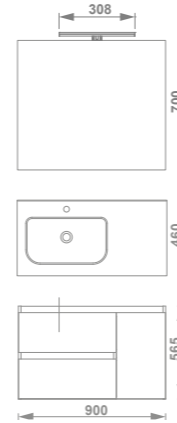

Daily

403€

Conjunto 90cm 2C+P

Mueble + lavabo

Ref. 7895230

Acabado Galet Brillo

Pack con espejo y luminaria LED incluidos

Ref. 7917130

483€